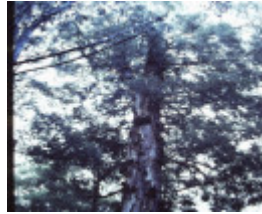

T11972 Eucalyptus denticulata

Location

Whitelaw Creek and Upper Thomson Valley Road, BAW BAW VIC 3833 - Property No T11972

Municipality

BAW BAW SHIRE

Level of significance

State

Heritage Listing

National Trust

Statement of Significance

Last updated on - July 1, 2004

Particularly old
Outstanding size

A large veteran tree which survived the 1939 and possibly earlier fires. The tree was much taller but lost its upper crown probably in 1939. The uppermost part of the tree is now a section of dead bole and its present crown has developed entirely from epicormic growth. *E. denticulata* is a new species described in 1991, separated from *E. nitens* mainly by its denticulated adult leaf margins, less persistent juvenile foliar stage and lack of fluorescence (under UV) polyphenol in the leaves.

Measurements: 03/1993
Spread (m): 22