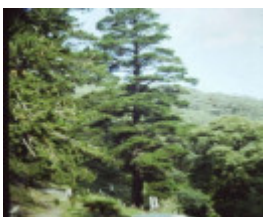

T11981 Pinus radiata

Location

Walhalla Cemetery, Main Road, WALHALLA VIC 3825 - Property No T11981

Municipality