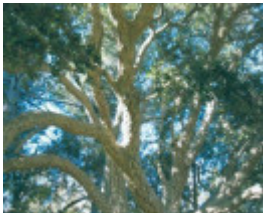

T12090 Quercus suber