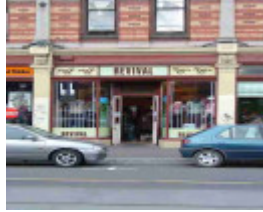

## 238 Brunswick Street

236-252 Brunswick Street

238 Brunswick Street

236-252 Brunswick Street

236-252 Brunswick Street

---

### Location

238 Brunswick Street, FITZROY VIC 3065 - Property No 332890